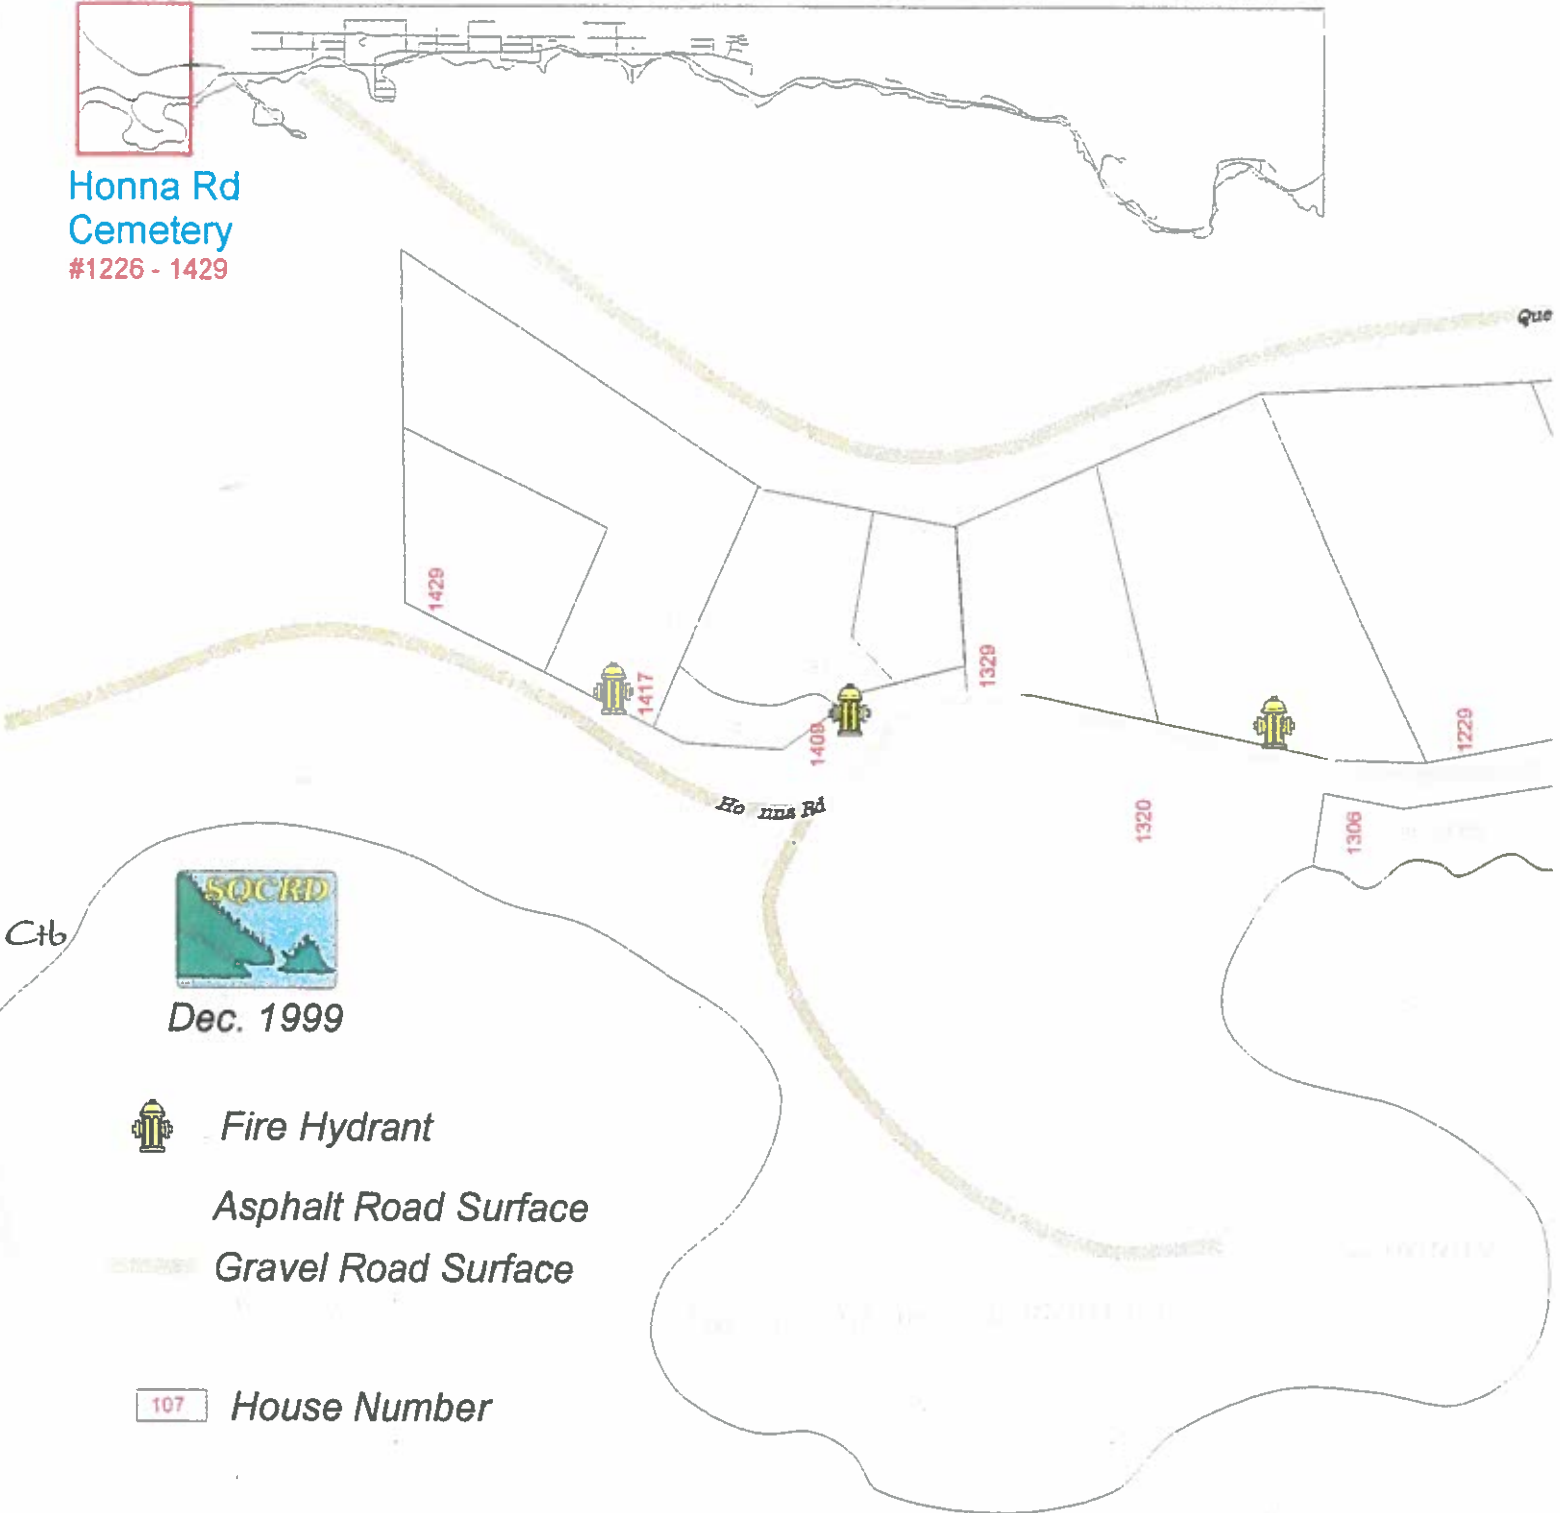

# Queen Charlotte House-Numbering Map

Honna Rd Cemetery  
#1226 - 1429

Cemetery Rd  
 Log Sort  
 10th St

#911 - 1210

**Auto Marine  
Hecate Inn  
Summerland**  
#209 - 522

 Fire Hydrant

 Asphalt Road Surface

 Gravel Road Surface

 House Number

**X SPIRIT SQUARE**

Hospital  
Wharf St  
Forestry Hill  
#3211 - 3522

3507-9  
3507-8  
3507-2  
3507-1

Forestry Hill  
Moonglow  
#3522B - 3819

Husband Rd  
Relax Rd  
#4201 - 4423

Eagle Hill Rd  
Martynuk Rd  
#4426 - 4617

Skidegate  
Landing  
#4701 - 5005