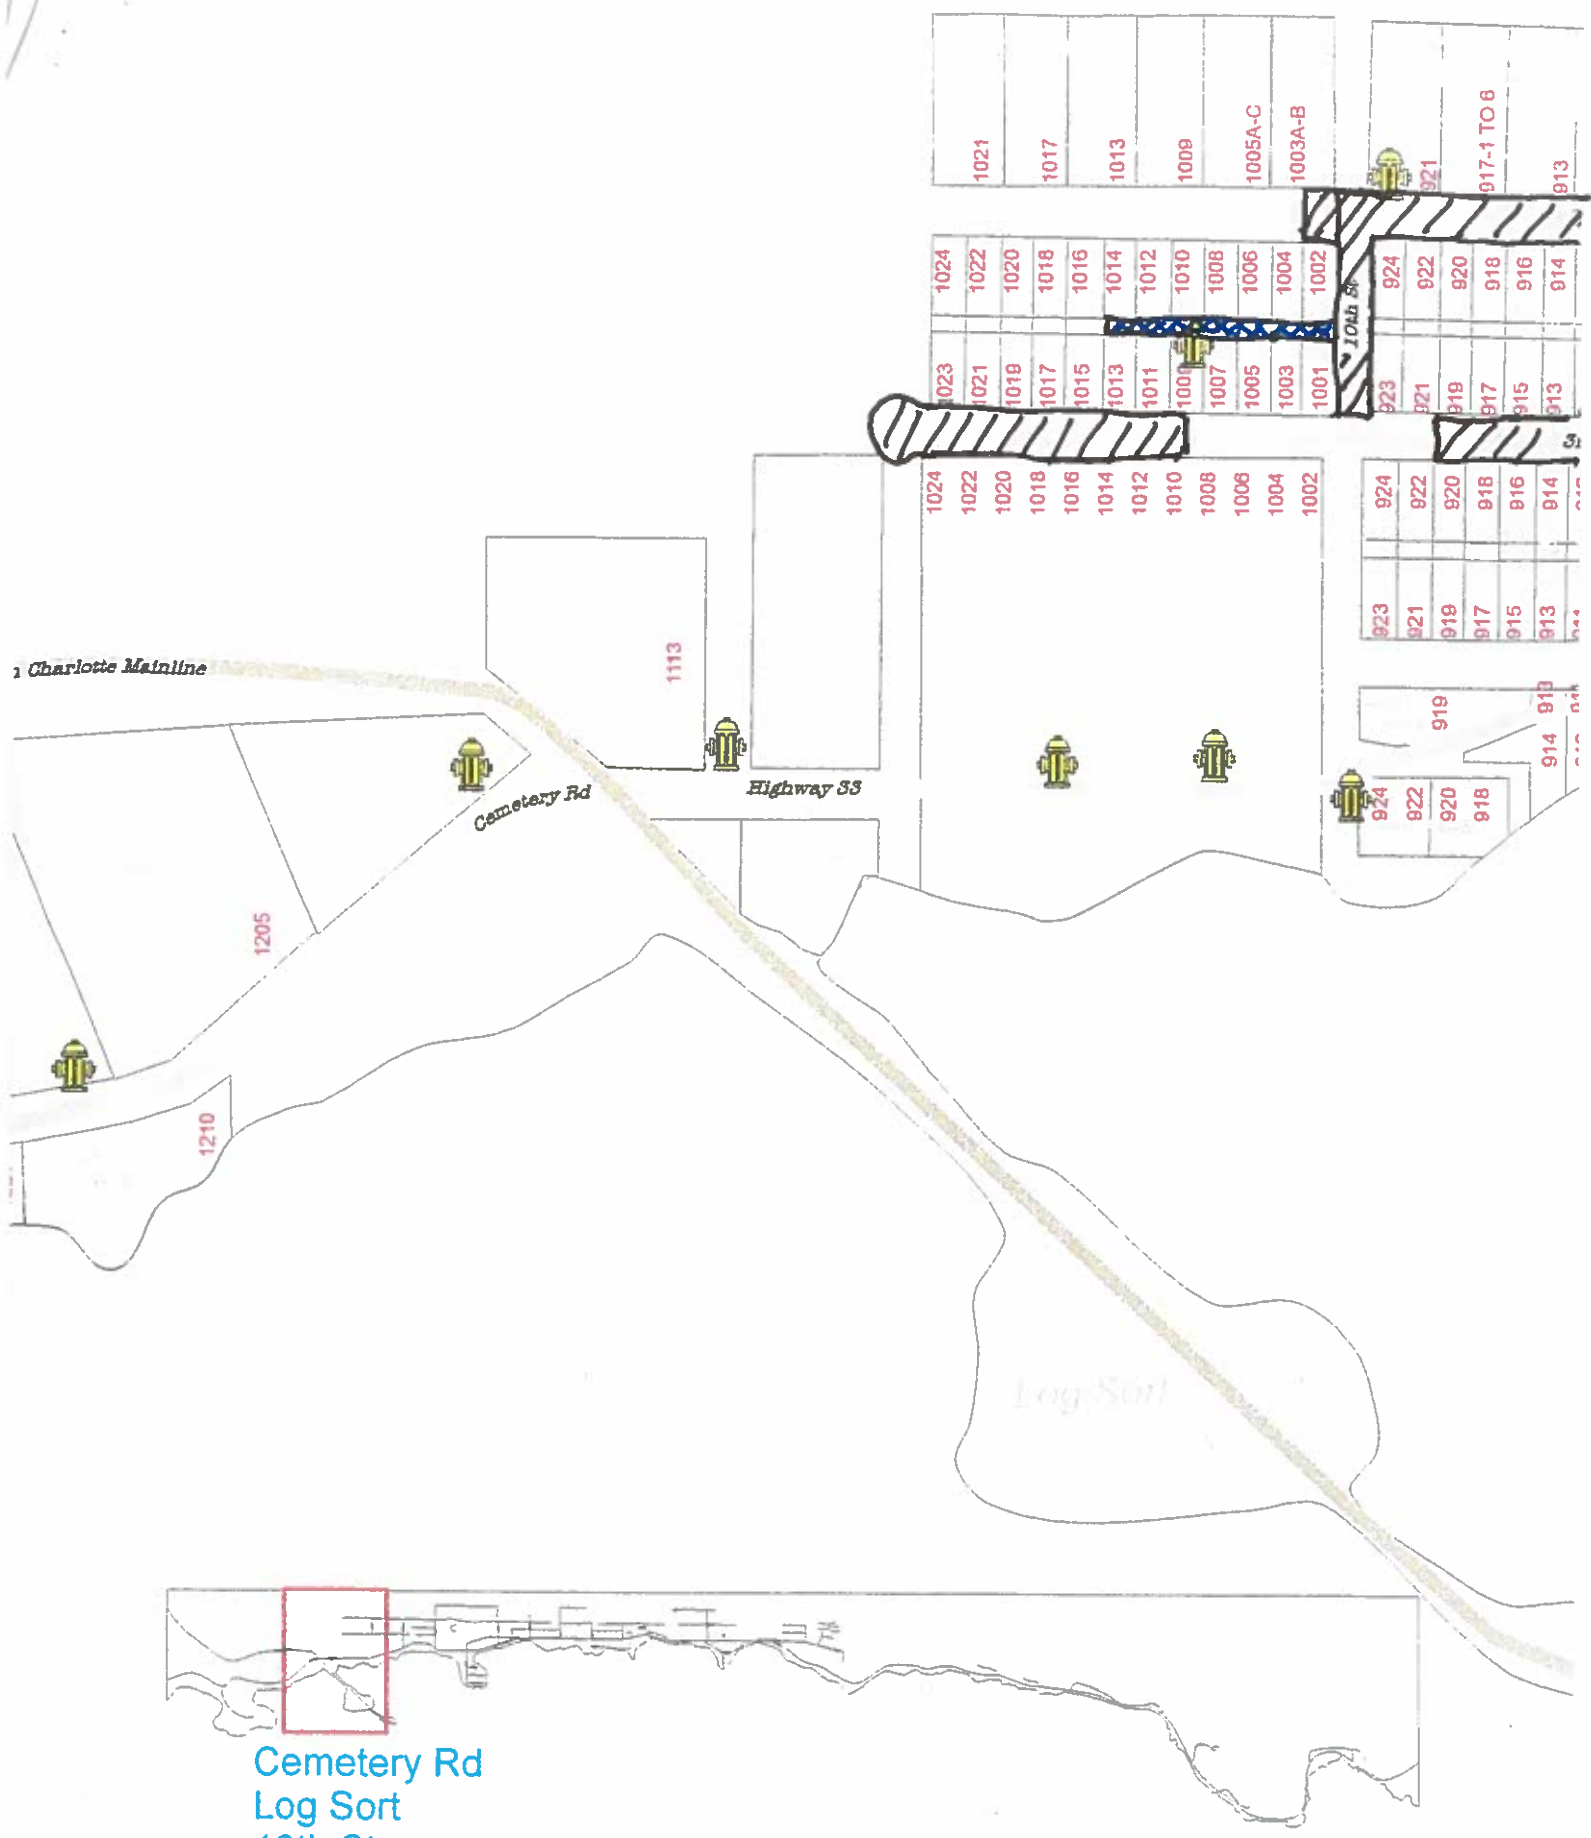

# Queen Charlotte House-Numbering Map

Honna Rd Cemetery  
#1226 - 1429

Cemetery Rd  
 Log Sort  
 10th St

#911 - 1210

**Auto Marine  
Hecate Inn  
Summerland**  
#209 - 522

 Fire Hydrant

 Asphalt Road Surface

 Gravel Road Surface

 House Number

**X SPIRIT SQUARE**

Hospital  
Wharf St  
Forestry Hill  
#3211 - 3522

3507-9  
3507-8  
3507-2  
3507-1

Forestry Hill  
Moonglow  
#3522B - 3819

Husband Rd  
Relax Rd  
#4201 - 4423

Eagle Hill Rd  
Martynuk Rd  
#4426 - 4617

Skidegate  
Landing  
#4701 - 5005