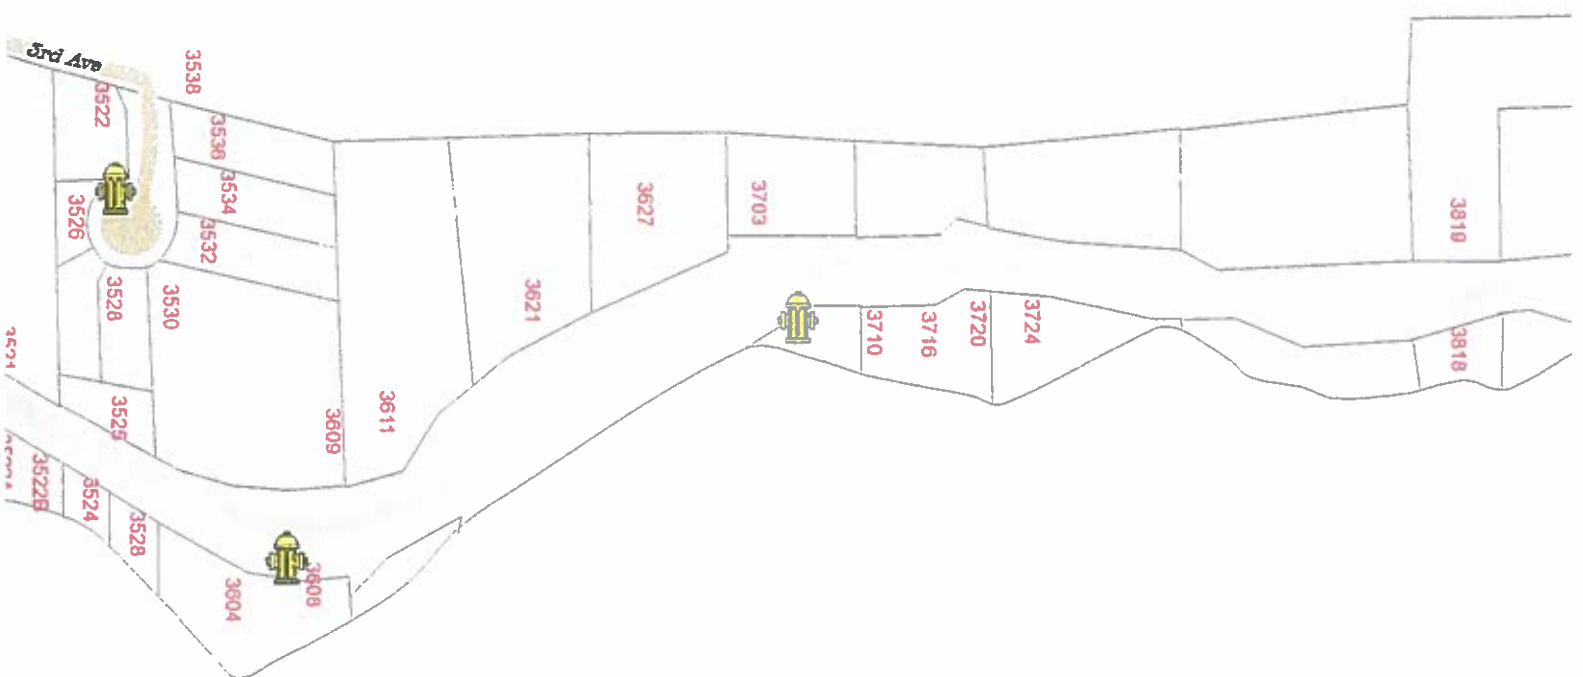

# Queen Charlotte House-Numbering Map

Honna Rd Cemetery  
#1226 - 1429

Cemetery Rd  
 Log Sort  
 10th St

#911 - 1210

**Auto Marine  
Hecate Inn  
Summerland**  
#209 - 522

 Fire Hydrant

 Asphalt Road Surface

 Gravel Road Surface

 House Number

**X SPIRIT SQUARE**

Hospital  
Wharf St  
Forestry Hill  
#3211 - 3522

3507-9  
3507-8  
3507-2  
3507-1

Forestry Hill  
Moonglow  
#3522B - 3819

Husband Rd  
Relax Rd  
#4201 - 4423

Eagle Hill Rd  
Martynuk Rd  
#4426 - 4617

Skidegate  
Landing  
#4701 - 5005