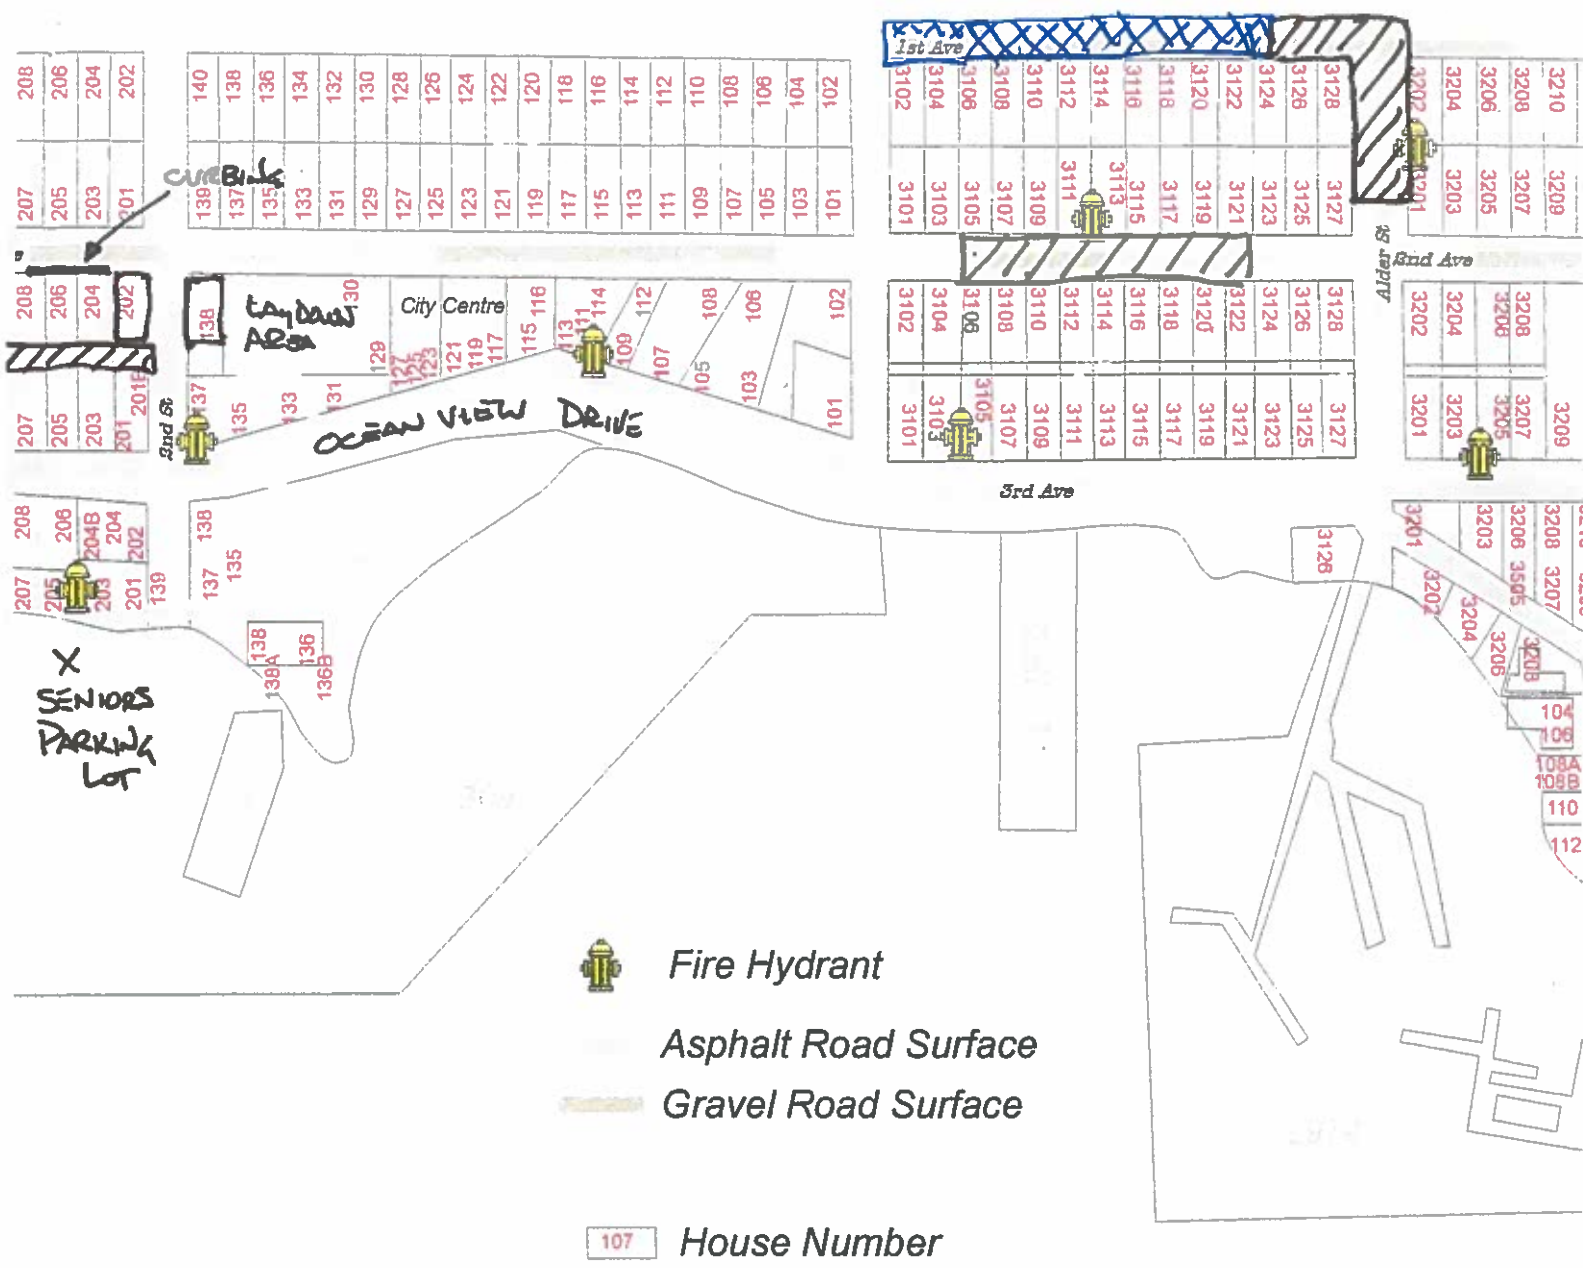

# Queen Charlotte House-Numbering Map

Honna Rd Cemetery  
#1226 - 1429

Cemetery Rd  
 Log Sort  
 10th St

#911 - 1210

**Auto Marine  
Hecate Inn  
Summerland**  
#209 - 522

 Fire Hydrant

 Asphalt Road Surface

 Gravel Road Surface

 House Number

**X SPIRIT SQUARE**

Hospital  
Wharf St  
Forestry Hill  
#3211 - 3522

3507-9  
3507-8  
3507-2  
3507-1

Forestry Hill  
Moonglow  
#3522B - 3819

Husband Rd  
Relax Rd  
#4201 - 4423

Eagle Hill Rd  
Martynuk Rd  
#4426 - 4617

Skidegate  
Landing  
#4701 - 5005